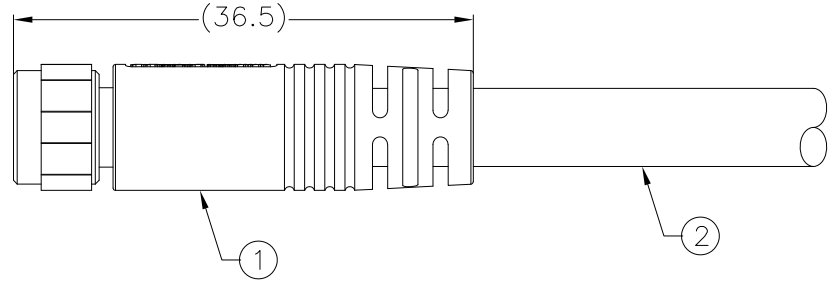

REV.	ECN NO.	DATE	SIGN	DESCRIPTION
A	Initial Release	2025/06/04	Ann	New Item

- Note:
- * IP Grade: IP67
 - ① * Conn.: M8 A-Code Female Conn.
Housing: PBT,Black
Pin: Copper Alloy,Gold Plated
O-Ring: NBR
Nut: Copper Alloy,Nickel Plated
Shell: Copper Alloy,Nickel Plated
 - ② * Cable: UL2517 PVC Jacket,Black

- Electrical Specification:
- * Rated current: 3&4Pin 3A
6&8Pin 1.5A
 - * Rated Voltage: 3&4Pin 50V AC/60V DC
6&6Pin 30V AC/30V DC

Part No.:
M8AXX-SSSL-MXX

- | | |
|----------|--------------------|
| Pin No. | Cable Length |
| 03: 3Pin | 01: 01Meter |
| 04: 4Pin | 02: 02Meters |
| 06: 6Pin | : |
| 08: 8Pin | 99: 99Meters(Max.) |

- * Cable Length Tolerance:
- 1M~5M: ±50mm
 - 5.01M~10M: ±80mm
 - 10.01M~20M: ±100mm
 - 20.01M~30M: ±150mm
 - 30.01M~40M: ±200mm
 - 40.01M~50M: ±250mm

		All dimension in mm	
		TOLERANCE UNLESS OTHERWISE SPECIFIED ±0.5	REV. A SCALE Free
DRAWN BY Ann	APPROVED BY Roy	DATE(Y/M/D) 2025/06/04	PAGE 1/2 SIZE A4
PART NO: M8AXX-SSSL-MXX		TITLE M8 A-CODE FEMALE MOLDING	
CUSTOMER NO:		THIS DOCUMENT IS CONFIDENTIAL AND A PROPERTY OF PRODACONN DISCLOSURE TO THIRD PARTY HAS TO BE AUTHORIZED BY PRODACONN	

		All dimension in mm	
		TOLERANCE UNLESS OTHERWISE SPECIFIED ±0.5	REV. A SCALE Free
DRAWN BY Ann	APPROVED BY Roy	DATE(Y/M/D) 2025/06/04	PAGE 2/2 SIZE A4
PART NO: M8AXX-SSSL-MXX		TITLE M8 A-CODE FEMALE MOLDING	
CUSTOMER NO:			
THIS DOCUMENT IS CONFIDENTIAL AND A PROPERTY OF PRODACONN. DISCLOSURE TO THIRD PARTY HAS TO BE AUTHORIZED BY PRODACONN			