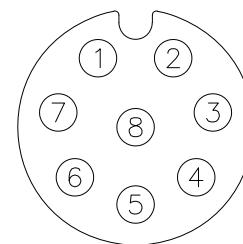

- Electrical Specification:
- * Rated current: 3&4Pin 3A
6&8Pin 1.5A
 - * Rated Voltage: 3&4Pin 50V AC/60V DC
6&6Pin 30V AC/30V DC

Part No.:
M8AXX-SSSL-MXX

- | | |
|----------|--------------------|
| Pin No. | Cable Length |
| 03: 3Pin | 01: 01Meter |
| 04: 4Pin | 02: 02Meters |
| 06: 6Pin | : |
| 08: 8Pin | 99: 99Meters(Max.) |

- * Cable Length Tolerance:
- 1M~5M: ±50mm
 - 5.01M~10M: ±80mm
 - 10.01M~20M: ±100mm
 - 20.01M~30M: ±150mm
 - 30.01M~40M: ±200mm
 - 40.01M~50M: ±250mm

		All dimension in mm	
		TOLERANCE UNLESS OTHERWISE SPECIFIED ±0.5	REV. A SCALE Free
DRAWN BY Ann	APPROVED BY Roy	DATE(Y/M/D) 2025/06/04	PAGE 1/2 SIZE A4
PART NO: M8AXX-SSSL-MXX		TITLE M8 A-CODE FEMALE MOLDING	
CUSTOMER NO:		THIS DOCUMENT IS CONFIDENTIAL AND A PROPERTY OF PRODACONN DISCLOSURE TO THIRD PARTY HAS TO BE AUTHORIZED BY PRODACONN	

Pin Assignments Front View

3Pin

4Pin

6Pin

8Pin

Pin Out

Cable: 22AWG,OD5.0mm			Cable: 22AWG,OD5.0mm			Cable: 24AWG,OD5.7mm			Cable: 24AWG,OD6.2mm		
Shield	Drain	地線	Shield	Drain	地線	Shield	Drain	地線	Shield	Drain	地線
3	Blue	藍	4	Black	黑	6	Pink	粉	8	Red	紅
2	Black	黑	3	Blue	藍	5	Gray	灰	7	Black	灰
1	Brown	棕	2	White	白	4	Black	黑	6	Yellow	黃
Pin	Wire Color		1	Brown	棕	3	Blue	藍	5	Pink	粉
			Pin	Wire Color		2	Brown	棕	4	Green	綠
						1	White	白	3	White	白
						Pin	Wire Color		2	Blue	藍
									1	Brown	棕
									Pin	Wire Color	

		All dimension in mm	
		TOLERANCE UNLESS OTHERWISE SPECIFIED ±0.5	REV. A SCALE Free
DRAWN BY Ann	APPROVED BY Roy	DATE(Y/M/D) 2025/06/04	PAGE 2/2 SIZE A4
PART NO: M8AXX-SSSL-MXX		TITLE M8 A-CODE FEMALE MOLDING	
CUSTOMER NO:			
THIS DOCUMENT IS CONFIDENTIAL AND A PROPERTY OF PRODACONN. DISCLOSURE TO THIRD PARTY HAS TO BE AUTHORIZED BY PRODACONN			