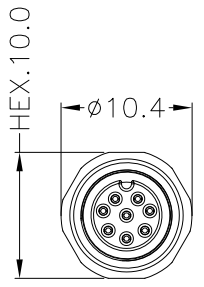

REV.	ECN NO.	DATE	SIGN	DESCRIPTION
A	Initial Release	2025/06/04	Ann	New Item

- Note:
- * IP Grade: IP67
 - ① * Conn.: M8 A-Code Female Conn.
Housing: PBT,Black
Pin: Copper Alloy,Gold Plated
O-Ring: NBR
Nut: Copper Alloy,Nickel Plated
Shell: Copper Alloy,Nickel Plated
 - ② * Cable: UL2517 PVC Jacket,Black

- Electrical Specification:
- * Rated current: 3&4Pin 3A
6&8Pin 1.5A
 - * Rated Voltage: 3&4Pin 50V AC/60V DC
6&6Pin 30V AC/30V DC

Part No.:
M8AXX-SSSL-MXX

- | | |
|----------|--------------------|
| Pin No. | Cable Length |
| 03: 3Pin | 01: 01Meter |
| 04: 4Pin | 02: 02Meters |
| 06: 6Pin | : |
| 08: 8Pin | 99: 99Meters(Max.) |

- * Cable Length Tolerance:
- 1M~5M: ±50mm
 - 5.01M~10M: ±80mm
 - 10.01M~20M: ±100mm
 - 20.01M~30M: ±150mm
 - 30.01M~40M: ±200mm
 - 40.01M~50M: ±250mm

		All dimension in mm	
		TOLERANCE UNLESS OTHERWISE SPECIFIED ±0.5	REV. A SCALE Free
DRAWN BY Ann	APPROVED BY Roy	DATE(Y/M/D) 2025/06/04	PAGE 1/2 SIZE A4
PART NO: M8AXX-SSSL-MXX		TITLE M8 A-CODE FEMALE MOLDING	
CUSTOMER NO:		THIS DOCUMENT IS CONFIDENTIAL AND A PROPERTY OF PRODACONN DISCLOSURE TO THIRD PARTY HAS TO BE AUTHORIZED BY PRODACONN	

		All dimension in mm	
		TOLERANCE UNLESS OTHERWISE SPECIFIED ±0.5	REV. A SCALE Free
DRAWN BY Ann	APPROVED BY Roy	DATE(Y/M/D) 2025/06/04	PAGE 2/2 SIZE A4
PART NO: M8AXX-SSSL-MXX		TITLE M8 A-CODE FEMALE MOLDING	
CUSTOMER NO:			
THIS DOCUMENT IS CONFIDENTIAL AND A PROPERTY OF PRODACONN. DISCLOSURE TO THIRD PARTY HAS TO BE AUTHORIZED BY PRODACONN			